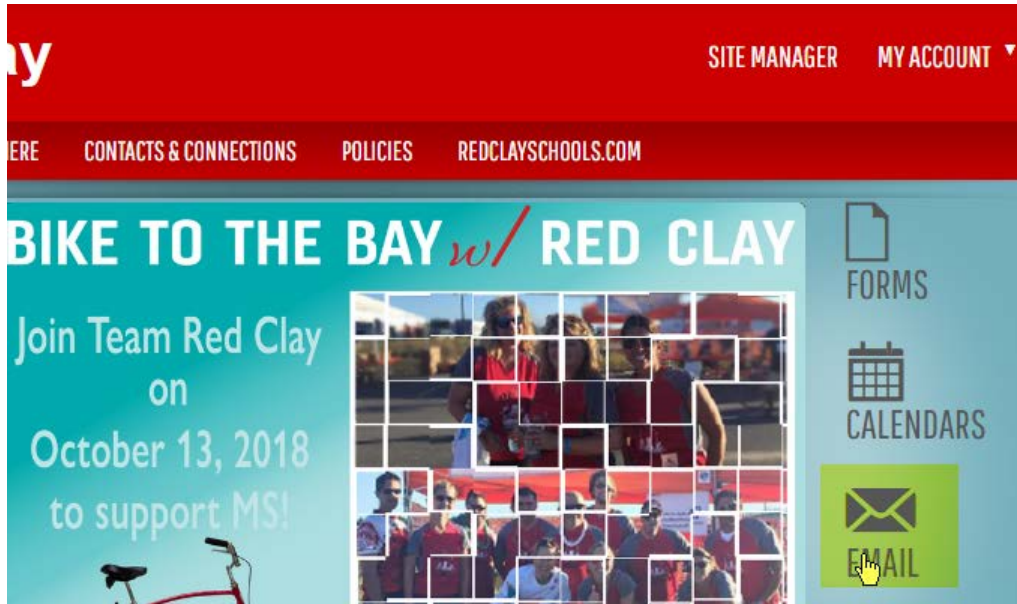

How to Check Your District Email

1. Go to www.insideredclay.com
2. Click on the “Email” icon on the right hand side

3. Log in with your district credentials: **firstname.lastname@redclay.k12.de.us** and your **district password**