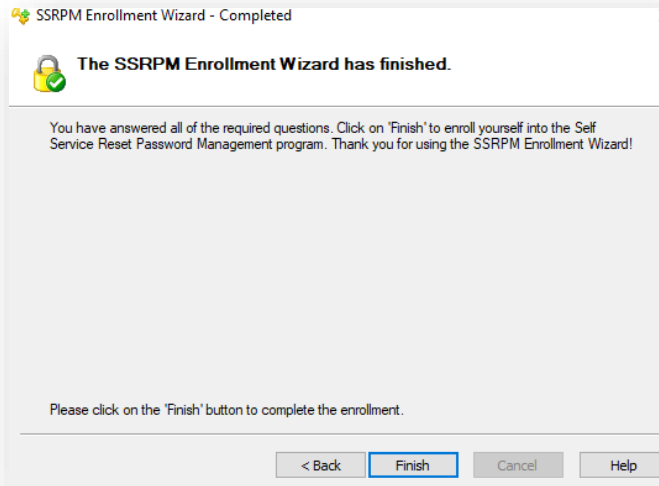

# SELF-SERVICE PASSWORD RESET ENROLLMENT

1. When you log into your computer the following screen will pop up. Click 'Next' to start the process.

2. You will be prompted 3 times to select questions and confirm your answers. Click 'Next' after each question.

## SELF-SERVICE PASSWORD RESET ENROLLMENT

3. After you have completed 3 questions click 'Finish.'

4. Click 'Ok' to close the program.