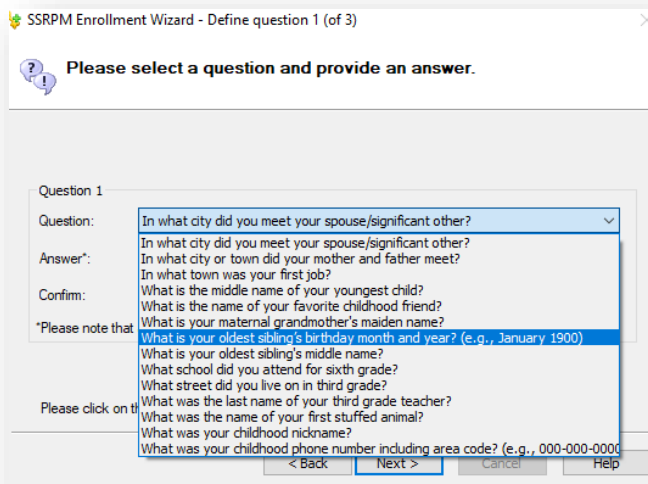

# SELF-SERVICE PASSWORD RESET ENROLLMENT

1. When you log into your computer the following screen will pop up. Click 'Next' to start the process.

2. You will be prompted 3 times to select questions and confirm your answers. Click 'Next' after each question.