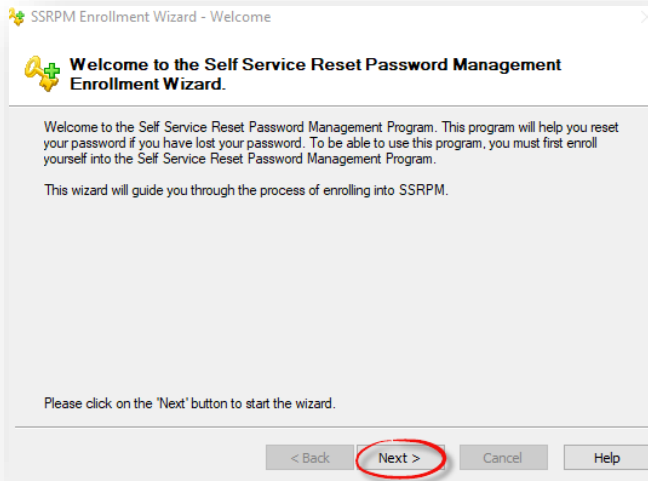

# SELF-SERVICE PASSWORD RESET ENROLLMENT

1. When you log into your computer the following screen will pop up. Click 'Next' to start the process.

2. You will be prompted 3 times to select questions and confirm your answers. Click 'Next' after each question.

## SELF-SERVICE PASSWORD RESET ENROLLMENT

3. After you have completed 3 questions click 'Finish.'

4. Click 'Ok' to close the program.